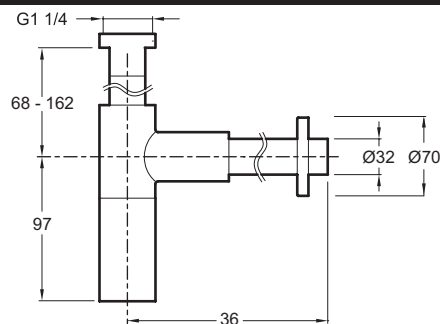

Collection: NO COLLECTION

Finish*:

CP - Polished Chrome

Features

- Weight: 1 kg

Technical drawing

Product Specification: Design bottle trap 1 1/4" - long version. E78291. Collection: NO COLLECTION. Weight: 1 kg.