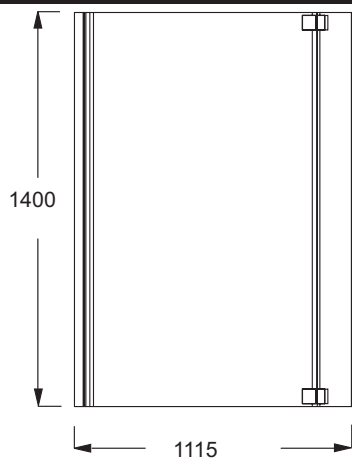

Collection: BAIN-DOUCHE NÉO

Finish*:

GA - Bright
Anodised

Main features:

Features

- Dimensions: 111.5 x 140
- Double bathscreen. 111.5 x 140 cm
- Reversible for left or right hand opening
- Weight: 20 kg
- Frame with anodised aluminium
- 5 mm clear coated glass

Optional products

- Bain-Douche Néo baths

Technical drawing

Product Specification: Double-panel bathscreen. E6D007. Collection: BAIN-DOUCHE NÉO. Dimensions: 111.5 x 140. Weight: 20 kg. Double bathscreen. 111.5 x 140 cm. Frame with anodised aluminium. Reversible for left or right hand opening. 5 mm clear coated glass.