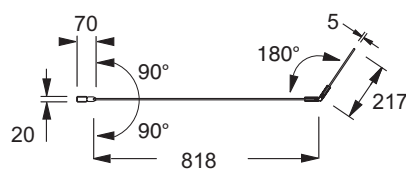

Collection: BAIN-DOUCHE NÉO

Finish*:

GA - Bright
Anodised

Main features:

Features

- Dimensions: 111.5 x 140
- Double bathscreen. 111.5 x 140 cm
- Reversible for left or right hand opening
- Weight: 20 kg
- Frame with anodised aluminium
- 5 mm clear coated glass

Optional products

- Bain-Douche Néo baths

Technical drawing

Product Specification: Double-panel bathscreen. E6D007. Collection: BAIN-DOUCHE NÉO. Dimensions: 111.5 x 140. Weight: 20 kg. Double bathscreen. 111.5 x 140 cm. Frame with anodised aluminium. Reversible for left or right hand opening. 5 mm clear coated glass.