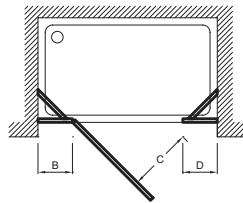

Technical drawing

	E22T101	E22T121
Mm	1000	1200
A mini/maxi	964 / 980	1164 / 1180
B mini/maxi	246	446
C	650	650

	E22T101+E22L50	E22T121+E22L40	E22T121+E22L50
Mm	1500	1600	1700
A mini/maxi	1464 / 1500	1564 / 1600	1664 / 1700
B	246	446	446
C	650	650	650
D	500	400	500

	E22T101+E22L50	E22T121+E22L40	E22T121+E22L50
Mm	1500	1600	1700
A mini/maxi	1464 / 1500	1564 / 1600	1664 / 1700
B	246	446	446
C	650	650	650
D	500	400	500

Product Specification: Pivot wide-opening frameless door, with fixed side panel, size 120 cm. E22T121. Collection: CONTRA. Installation: Corner. Min/max width with single door : 116.4 - 118. Opening : 75. Installation: Reversible. Reversible installation for left or right opening. 6 mm clear coated glass. Chrome frame with upper cap. Integral lift mechanism to reduce seal friction on floor. Wall adjustment 15 mm. Height 200 cm. Chrome door sill supplied for seal. Bracing bar 45° supplied for door.