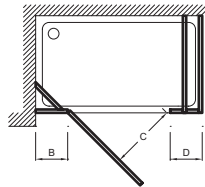

### Features

- Installation: Corner
- Opening : 75
- Reversible installation for left or right opening
- Chrome frame with upper cap
- Wall adjustment 15 mm. Height 200 cm
- Bracing bar 45° supplied for door
- Min/max width with single door : 116.4 - 118
- Installation: Reversible
- 6 mm clear coated glass
- Integral lift mechanism to reduce seal friction on floor
- Chrome door sill supplied for seal

Product Specification: Pivot wide-opening frameless door, with fixed side panel, size 120 cm. E22T121. Collection: CONTRA. Installation: Corner. Min/max width with single door : 116.4 - 118. Opening : 75. Installation: Reversible. Reversible installation for left or right opening. 6 mm clear coated glass. Chrome frame with upper cap. Integral lift mechanism to reduce seal friction on floor. Wall adjustment 15 mm. Height 200 cm. Chrome door sill supplied for seal. Bracing bar 45° supplied for door.

# Technical drawing

	E22T101	E22T121
Mm	1000	1200
A mini/maxi	964 / 980	1164 / 1180
B mini/maxi	246	446
C	650	650

	E22T101+E22L50	E22T121+E22L40	E22T121+E22L50
Mm	1500	1600	1700
A mini/maxi	1464 / 1500	1564 / 1600	1664 / 1700
B	246	446	446
C	650	650	650
D	500	400	500

	E22T101+E22L50	E22T121+E22L40	E22T121+E22L50
Mm	1500	1600	1700
A mini/maxi	1464 / 1500	1564 / 1600	1664 / 1700
B	246	446	446
C	650	650	650
D	500	400	500

Product Specification: Pivot wide-opening frameless door, with fixed side panel, size 120 cm. E22T121. Collection: CONTRA. Installation: Corner. Min/max width with single door : 116.4 - 118. Opening : 75. Installation: Reversible. Reversible installation for left or right opening. 6 mm clear coated glass. Chrome frame with upper cap. Integral lift mechanism to reduce seal friction on floor. Wall adjustment 15 mm. Height 200 cm. Chrome door sill supplied for seal. Bracing bar 45° supplied for door.