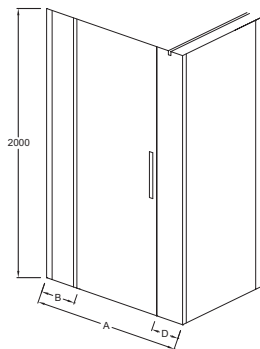

Pivot wide-opening frameless door, with fixed side panel, size 120 cm

### Features

- Installation: Corner
- Opening : 75
- Reversible installation for left or right opening
- Chrome frame with upper cap
- Wall adjustment 15 mm. Height 200 cm
- Bracing bar 45° supplied for door
- Min/max width with single door : 116.4 - 118
- Installation: Reversible
- 6 mm clear coated glass
- Integral lift mechanism to reduce seal friction on floor
- Chrome door sill supplied for seal

Product Specification: Pivot wide-opening frameless door, with fixed side panel, size 120 cm. E22T121. Collection: CONTRA. Installation: Corner. Min/max width with single door : 116.4 - 118. Opening : 75. Installation: Reversible. Reversible installation for left or right opening. 6 mm clear coated glass. Chrome frame with upper cap. Integral lift mechanism to reduce seal friction on floor. Wall adjustment 15 mm. Height 200 cm. Chrome door sill supplied for seal. Bracing bar 45° supplied for door.

	E22T101+E22L50	E22T121+E22L40	E22T121+E22L50
Mm	1500	1600	1700
A mini/maxi	1464 / 1500	1564 / 1600	1664 / 1700
B	246	446	446
C	650	650	650
D	500	400	500

Product Specification: Pivot wide-opening frameless door, with fixed side panel, size 120 cm. E22T121. Collection: CONTRA. Installation: Corner. Min/max width with single door : 116.4 - 118. Opening : 75. Installation: Reversible. Reversible installation for left or right opening. 6 mm clear coated glass. Chrome frame with upper cap. Integral lift mechanism to reduce seal friction on floor. Wall adjustment 15 mm. Height 200 cm. Chrome door sill supplied for seal. Bracing bar 45° supplied for door.