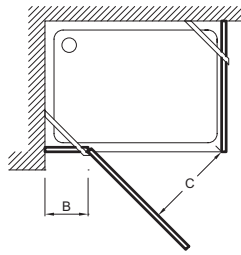

Technical drawing

	E22T101	E22T121
Mm	1000	1200
A mini/maxi	964 / 980	1164 / 1180
B mini/maxi	246	446
C	650	650