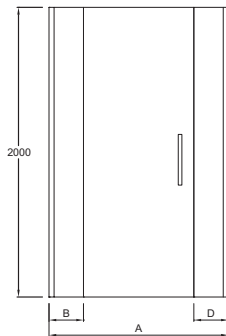

Technical drawing

	E22T101	E22T121
Mm	1000	1200
A mini/maxi	964 / 980	1164 / 1180
B mini/maxi	246	446
C	650	650

	E22T101+E22L50	E22T121+E22L40	E22T121+E22L50
Mm	1500	1600	1700
A mini/maxi	1464 / 1500	1564 / 1600	1664 / 1700
B	246	446	446
C	650	650	650
D	500	400	500

	E22T101+E22L50	E22T121+E22L40	E22T121+E22L50
Mm	1500	1600	1700
A mini/maxi	1464 / 1500	1564 / 1600	1664 / 1700
B	246	446	446
C	650	650	650
D	500	400	500

Product Specification: Pivot wide-opening frameless door, with fixed side panel, size 120 cm. E22T121. Collection: CONTRA. Installation: Corner. Min/max width with single door : 116.4 - 118. Opening : 75. Installation: Reversible. Reversible installation for left or right opening. 6 mm clear coated glass. Chrome frame with upper cap. Integral lift mechanism to reduce seal friction on floor. Wall adjustment 15 mm. Height 200 cm. Chrome door sill supplied for seal. Bracing bar 45° supplied for door.