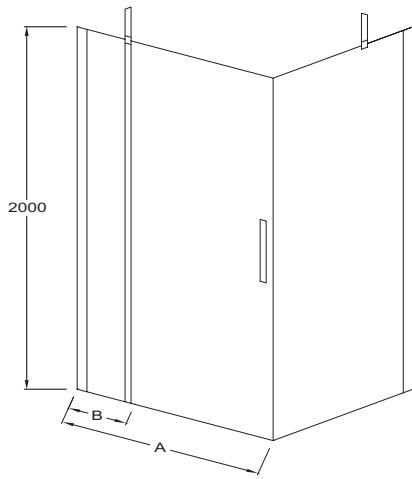

Technical drawing

	E22T101	E22T121
Mm	1000	1200
A mini/maxi	964 / 980	1164 / 1180
B mini/maxi	246	446
C	650	650