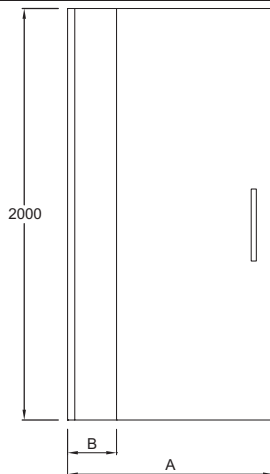

### Pivot wide-opening frameless door, size 120 cm

### Features

- Installation: Alcove
- Opening : 75
- Reversible installation for left or right opening
- Chrome frame with upper cap
- Wall adjustment 20 mm. Height 200 cm
- Optional: Corner installation with fixed side panel
- Min/max width with single door : 116.4 - 120
- Installation: Reversible
- 6 mm clear coated glass
- Integral lift mechanism to reduce seal friction on floor
- Chrome door sill supplied for seal

### Technical drawing

	E22T100	E22T120
Mm	1000	1200
A mini/maxi	964 / 1000	1164 / 1200
B	246	446
C	650	650

Product Specification: Pivot wide-opening frameless door, size 120 cm. E22T120. Collection: CONTRA. Installation: Alcove. Min/max width with single door : 116.4 - 120. Opening : 75. Installation: Reversible. Reversible installation for left or right opening. 6 mm clear coated glass. Chrome frame with upper cap. Integral lift mechanism to reduce seal friction on floor. Wall adjustment 20 mm. Height 200 cm. Chrome door sill supplied for seal. Optional: Corner installation with fixed side panel.