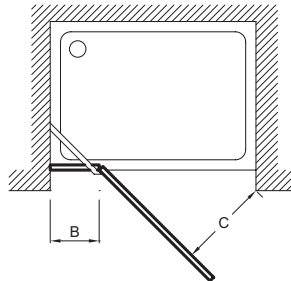

### Pivot wide-opening frameless door, size 120 cm

### Features

- Installation: Alcove
- Opening : 75
- Reversible installation for left or right opening
- Chrome frame with upper cap
- Wall adjustment 20 mm. Height 200 cm
- Optional: Corner installation with fixed side panel
- Min/max width with single door : 116.4 - 120
- Installation: Reversible
- 6 mm clear coated glass
- Integral lift mechanism to reduce seal friction on floor
- Chrome door sill supplied for seal

### Technical drawing

	E22T100	E22T120
Mm	1000	1200
A mini/maxi	964 / 1000	1164 / 1200
B	246	446
C	650	650

Product Specification: Pivot wide-opening frameless door, size 120 cm. E22T120. Collection: CONTRA. Installation: Alcove. Min/max width with single door : 116.4 - 120. Opening : 75. Installation: Reversible. Reversible installation for left or right opening. 6 mm clear coated glass. Chrome frame with upper cap. Integral lift mechanism to reduce seal friction on floor. Wall adjustment 20 mm. Height 200 cm. Chrome door sill supplied for seal. Optional: Corner installation with fixed side panel.