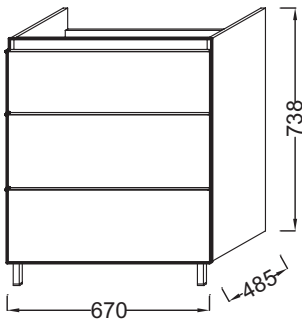

N09 - Soft Beige Melamine

Main features:

Features

- Dimensions: 67 x 48.5 x 74 cm
- Material: Solid color decor or wood decor

- Weight: 35 kg
- Installation: Raised

Required products

- 18572W: 1-hole vanity top 70 cm

Optional products

- EB1082: Mirror 70 cm, without lighting
- 4040W: Mirrored tall side unit, 147 cm
- 4071K-R: Half side unit, right hinges, 96 cm
- 4071K-L: Half side unit, left hinges, 96 cm
- EB907:

Technical drawing

Product Specification: Base unit 67 cm. 99384K. Collection: REACH. Dimensions: 67 x 48.5 x 74 cm. Weight: 35 kg. Material: Solid color decor or wood decor. Installation: Raised.