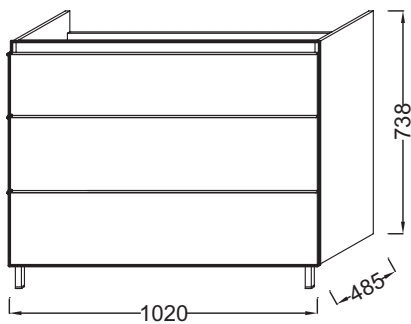

N09 - Soft Beige Melamine

Main features:

Features

- Dimensions: 102 x 48.5 x 74 cm
- Material: Solid color decor or wood decor

- Weight: 37 kg
- Installation: Raised

Required products

- 18571W: 1-hole vanity top 105 cm

Optional products

- EB1084: Mirror 105 cm, without lighting
- 98434D: Mirrored cabinet 100 cm
- EB846:
- 4040W: Mirrored tall side unit, 147 cm
- 4071K-R: Half side unit, right hinges, 96 cm
- 4071K-L: Half side unit, left hinges, 96 cm

Technical drawing

Product Specification: Base unit 102 cm. 99382K. Collection: REACH. Dimensions: 102 x 48.5 x 74 cm. Weight: 37 kg. Material: Solid color decor or wood decor. Installation: Raised.