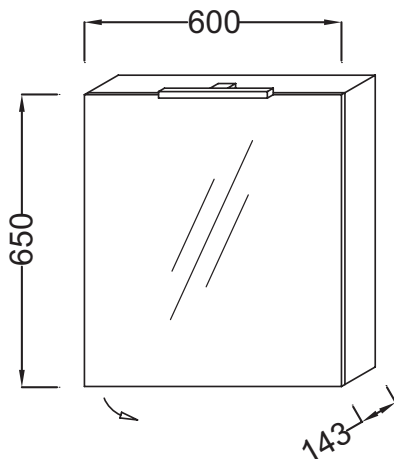

## Mirrored cabinet 60 cm, right hinges 98436RD

Collection: NO COLLECTION

### Features

- Dimensions: 60 x 14 x 65 cm
- Material: Solid color decor or wood decor
- Power : 230 V, 4 x 1 W, class II, IP24, energy efficiency class A++
- 2 glass shelves
- Socket
- LED lighting: 230 V, 4 x 1 W, class II, IP24, energy efficiency class A++
- Weight: 16 kg
- Installation: Wall-mount
- 1 reversible slow-close mirror door
- 1 magnet bar
- Infrared sensor switch located below the mirrored cabinet
- Note: the infrared sensor switch requires a gap of at least 15 cm between itself and the tile or other object

### Technical drawing

Product Specification: Mirrored cabinet 60 cm, right hinges. 98436RD. Collection: NO COLLECTION. Dimensions: 60 x 14 x 65 cm. Weight: 16 kg. Material: Solid color decor or wood decor. Installation: Wall-mount. Power : 230 V, 4 x 1 W, class II, IP24, energy efficiency class A++. 1 reversible slow-close mirror door. 2 glass shelves. 1 magnet bar. Socket. Infrared sensor switch located below the mirrored cabinet. LED lighting: 230 V, 4 x 1 W, class II, IP24, energy efficiency class A++. Note: the infrared sensor switch requires a gap of at least 15 cm between itself and the tile or other object.