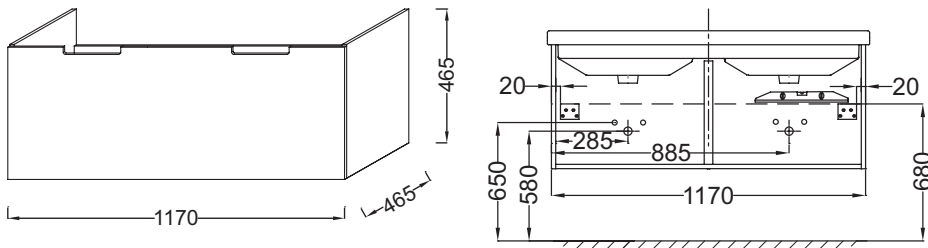

**Collection:** STRUKTURA

**Finish\*:**

E13 - Romana  
Cherry

N18 - Gloss White  
Melamine

NR - Dark Oak  
Effect

**Main features:**

## Features

- Dimensions: 117 x 46.5 x 46.5 cm
- Material: Solid color decor or wood decor
- Ergonomic and functionality with warm, restrained elegance
- Weight: 38 kg
- Installation: Wall-hung
- 1 slow-close drawer

## Technical drawing

Product Specification: Vanity top base unit, 117 cm. 98253K. Collection: STRUKTURA. Dimensions: 117 x 46.5 x 46.5 cm. Weight: 38 kg. Material: Solid color decor or wood decor. Installation: Wall-hung. Ergonomic and functionality with warm, restrained elegance. 1 slow-close drawer.