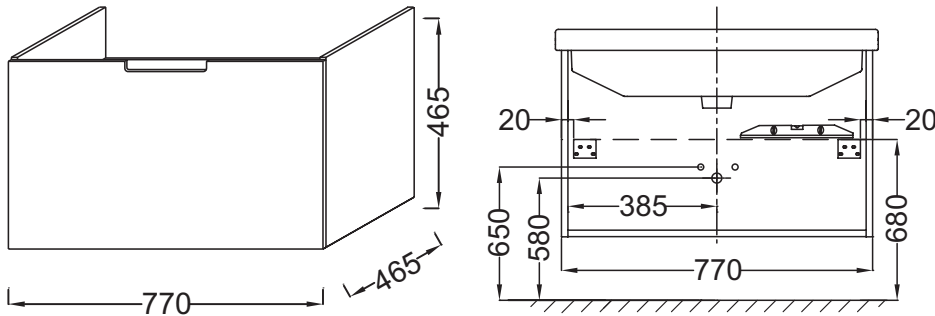

Collection: STRUKTURA

Finish*:

E13 - Romana
Cherry

N18 - Gloss White
Melamine

NR - Dark Oak
Effect

Main features:

Features

- Dimensions: 77 x 46.5 x 46.5 cm
- Material: Solid color decor or wood decor
- Ergonomic and functionality with warm, restrained elegance
- Weight: 24 kg
- Installation: Wall-hung
- 1 slow-close drawer

Technical drawing

Product Specification: Vanity top base unit, 77 cm. 98251K. Collection: STRUKTURA. Dimensions: 77 x 46.5 x 46.5 cm. Weight: 24 kg. Material: Solid color decor or wood decor. Installation: Wall-hung. Ergonomic and functionality with warm, restrained elegance. 1 slow-close drawer.