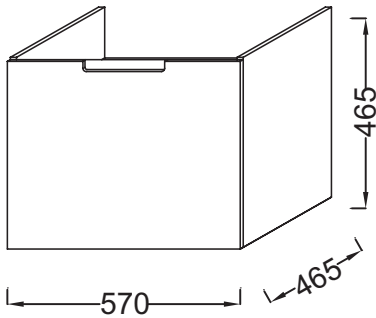

**Collection:** STRUKTURA

**Finish\*:**

E13 - Romana  
Cherry

N18 - Gloss White  
Melamine

NR - Dark Oak  
Effect

**Main features:**

## Features

- Dimensions: 57 x 46.5 x 46.5 cm
- Material: Solid color decor or wood decor
- Ergonomic and functionality with warm, restrained elegance
- Weight: 22 kg
- Installation: Wall-hung
- 1 slow-close drawer

## Technical drawing

Product Specification: Vanity top base unit, 57 cm. 98250K. Collection: STRUKTURA. Dimensions: 57 x 46.5 x 46.5 cm. Weight: 22 kg. Material: Solid color decor or wood decor. Installation: Wall-hung. Ergonomic and functionality with warm, restrained elegance. 1 slow-close drawer.