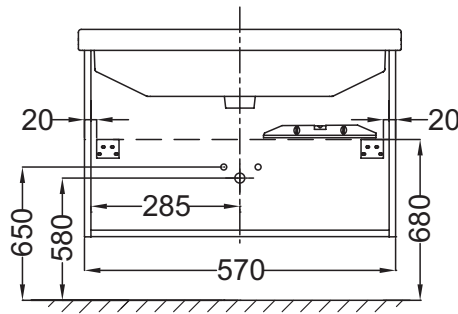

**Collection:** STRUKTURA

**Finish\*:**

E13 - Romana  
Cherry

N18 - Gloss White  
Melamine

NR - Dark Oak  
Effect

**Main features:**

## Features

- Dimensions: 57 x 46.5 x 46.5 cm
- Material: Solid color decor or wood decor
- Ergonomic and functionality with warm, restrained elegance
- Weight: 22 kg
- Installation: Wall-hung
- 1 slow-close drawer

## Technical drawing

Product Specification: Vanity top base unit, 57 cm. 98250K. Collection: STRUKTURA. Dimensions: 57 x 46.5 x 46.5 cm. Weight: 22 kg. Material: Solid color decor or wood decor. Installation: Wall-hung. Ergonomic and functionality with warm, restrained elegance. 1 slow-close drawer.