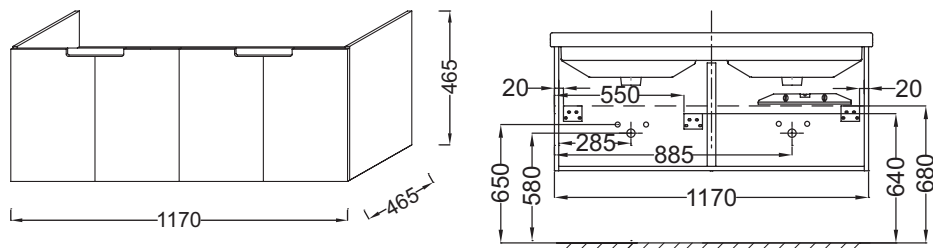

Collection: STRUKTURA

Finish*:

E13 - Romana
Cherry

N18 - Gloss White
Melamine

NR - Dark Oak
Effect

Main features:

Features

- Dimensions: 117 x 46.5 x 46.5 cm
- Material: Solid color decor or wood decor
- Ergonomic and functionality with warm, restrained elegance
- Weight: 28 kg
- Installation: Wall-hung
- 4 slow-close doors

Technical drawing

Product Specification: Vanity top base unit, 117 cm. 98249K. Collection: STRUKTURA. Dimensions: 117 x 46.5 x 46.5 cm. Weight: 28 kg. Material: Solid color decor or wood decor. Installation: Wall-hung. Ergonomic and functionality with warm, restrained elegance. 4 slow-close doors.