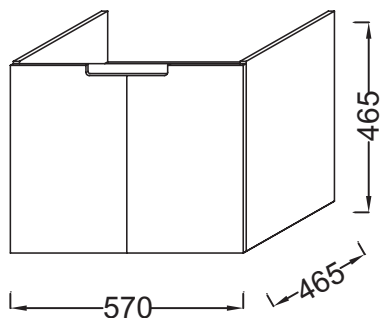

Collection: STRUKTURA

Finish*:

E13 - Romana
Cherry

N18 - Gloss White
Melamine

NR - Dark Oak
Effect

Main features:

Features

- Dimensions: 57 x 46.5 x 46.5 cm
- Material: Solid color decor or wood decor
- Ergonomic and functionality with warm, restrained elegance
- Weight: 18 kg
- Installation: Wall-hung
- 2 slow-close doors

Technical drawing

Product Specification: Vanity top base unit, 57 cm. 98246K. Collection: STRUKTURA. Dimensions: 57 x 46.5 x 46.5 cm. Weight: 18 kg. Material: Solid color decor or wood decor. Installation: Wall-hung. Ergonomic and functionality with warm, restrained elegance. 2 slow-close doors.