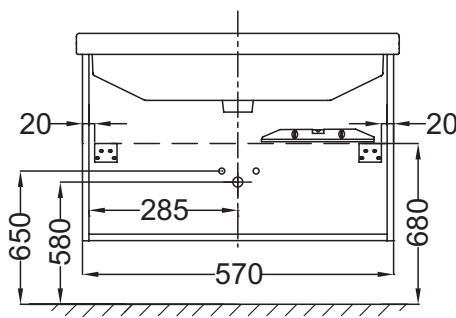

Collection: STRUKTURA

Finish*:

E13 - Romana
Cherry

N18 - Gloss White
Melamine

NR - Dark Oak
Effect

Main features:

Features

- Dimensions: 57 x 46.5 x 46.5 cm
- Material: Solid color decor or wood decor
- Ergonomic and functionality with warm, restrained elegance
- Weight: 18 kg
- Installation: Wall-hung
- 2 slow-close doors

Technical drawing

Product Specification: Vanity top base unit, 57 cm. 98246K. Collection: STRUKTURA. Dimensions: 57 x 46.5 x 46.5 cm. Weight: 18 kg. Material: Solid color decor or wood decor. Installation: Wall-hung. Ergonomic and functionality with warm, restrained elegance. 2 slow-close doors.