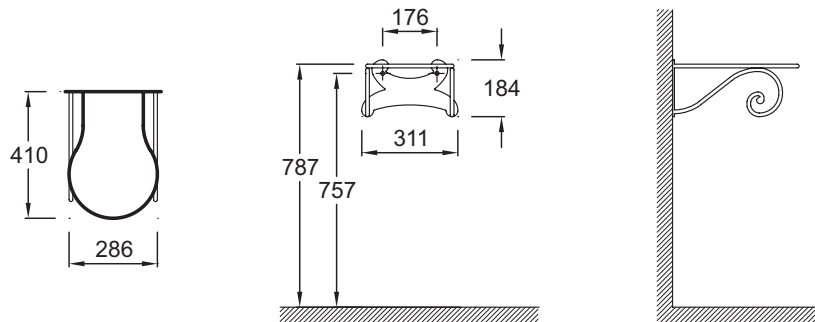

Collection: NO COLLECTION

Finish*:

P5 - Iron black

Features

- Weight: 4.5 kg

Technical drawing

Product Specification: Hand crafted metal wall bracket. 9655. Collection: NO COLLECTION. Weight: 4.5 kg.