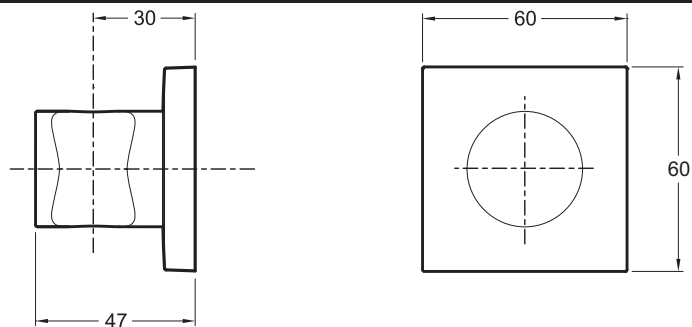

## Features

- Dimensions: 6 x 6 cm
- Installation: Wall-mount
- Weight: 0.3 kg
- Chromed brass

## Optional products

- 8467D: Shower Elbow, model Square/Classic

## Technical drawing

Product Specification: Handshower support, model Square/Classic. 8468D. Collection: MODULO. Dimensions: 6 x 6 cm. Weight: 0.3 kg. Installation: Wall-mount. Chromed brass.