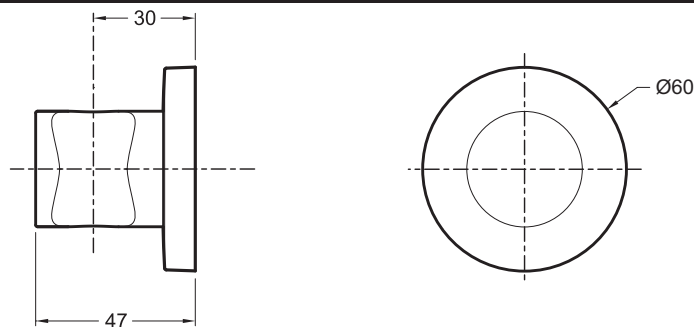

Collection: MODULO

Finish*:

1CP - Polished
Chrome

CP - Polished
Chrome

Features

- Dimensions: Ø 6 cm
- Installation: Wall-mount
- Weight: 0.3 kg
- Chromed brass

Optional products

- 8465D: Shower Elbow, model Round

Technical drawing

Product Specification: Handshower support, model Round. 8466D. Collection: MODULO. Dimensions: Ø 6 cm. Weight: 0.3 kg. Installation: Wall-mount. Chromed brass.