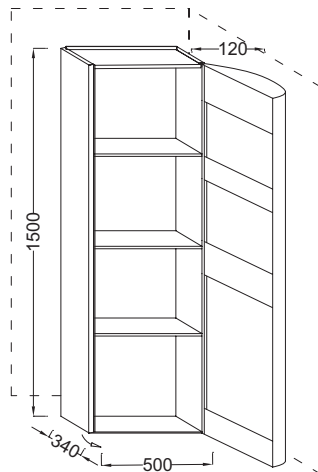

Features

- Dimensions: 50 x 34 x 150
- Material: Lacquer or wood veneer
- Unique design. elegant finishes. smart storage solutions for a sophisticated bathroom
- Inside storage in the door
- Wall distance 120 mm minimum
- Weight: 40 kg
- Installation: Wall-mount
- 1 slow-close door
- 3 shelves (2 x glass)

Optional products

- Presqu'île cabinet

Technical drawing

Product Specification: Tall column, right hinges, 150 cm. 8422RK. Collection: PRESQU'ÎLE. Dimensions: 50 x 34 x 150. Weight: 40 kg. Material: Lacquer or wood veneer. Installation: Wall-mount. Unique design. elegant finishes. smart storage solutions for a sophisticated bathroom. 1 slow-close door. Inside storage in the door. 3 shelves (2 x glass). Wall distance 120 mm minimum.