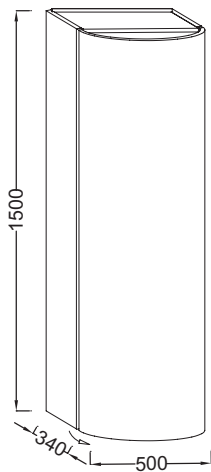

Features

- Dimensions: 50 x 34 x 150
- Material: Lacquer or wood veneer
- Unique design. elegant finishes. smart storage solutions for a sophisticated bathroom
- Inside storage in the door
- Wall distance 120 mm minimum
- Weight: 40 kg
- Installation: Wall-mount
- 1 slow-close door
- 3 shelves (2 x glass)

Optional products

- Presqu'île cabinet

Technical drawing

Product Specification: Tall column, right hinges, 150 cm. 8422RK. Collection: PRESQU'ÎLE. Dimensions: 50 x 34 x 150. Weight: 40 kg. Material: Lacquer or wood veneer. Installation: Wall-mount. Unique design. elegant finishes. smart storage solutions for a sophisticated bathroom. 1 slow-close door. Inside storage in the door. 3 shelves (2 x glass). Wall distance 120 mm minimum.