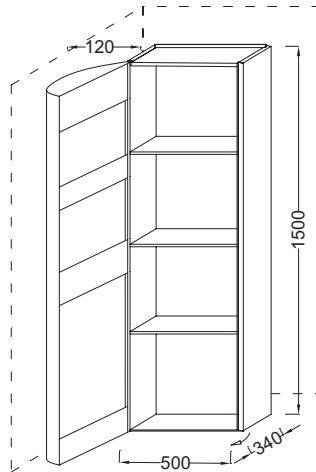

## Features

- Dimensions: 50 x 34 x 150
- Material: Lacquer or wood veneer
- Unique design, elegant finishes, smart storage solutions for a sophisticated bathroom
- Inside storage in the door
- Wall distance 120 mm minimum
- Weight: 40 kg
- Installation: Wall-mount
- 1 slow-close door
- 3 shelves (2 x glass)

## Technical drawing

Product Specification: Tall column, left hinges, 150 cm. 8422LK. Collection: PRESQU'ÎLE. Dimensions: 50 x 34 x 150. Weight: 40 kg. Material: Lacquer or wood veneer. Installation: Wall-mount. Unique design, elegant finishes, smart storage solutions for a sophisticated bathroom. 1 slow-close door. Inside storage in the door. 3 shelves (2 x glass). Wall distance 120 mm minimum.