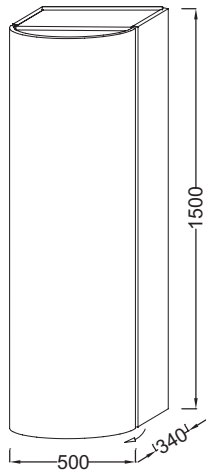

## Features

- Dimensions: 50 x 34 x 150
- Material: Lacquer or wood veneer
- Unique design, elegant finishes, smart storage solutions for a sophisticated bathroom
- Inside storage in the door
- Wall distance 120 mm minimum
- Weight: 40 kg
- Installation: Wall-mount
- 1 slow-close door
- 3 shelves (2 x glass)

## Technical drawing

Product Specification: Tall column, left hinges, 150 cm. 8422LK. Collection: PRESQU'ÎLE. Dimensions: 50 x 34 x 150. Weight: 40 kg. Material: Lacquer or wood veneer. Installation: Wall-mount. Unique design, elegant finishes, smart storage solutions for a sophisticated bathroom. 1 slow-close door. Inside storage in the door. 3 shelves (2 x glass). Wall distance 120 mm minimum.