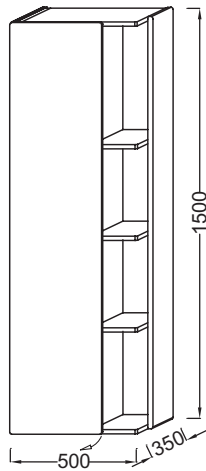

Tall side unit left hinges, 150 cm 8069LK

Collection: TERRACE

Finish*:

G1C - Gloss White
Lacquer

N23 - Gloss
Frosted Chestnut
Lacquer

M61 - Soft Black
Lacquer

274 - Gloss Black
Lacquer

Main features:

Features

- Dimensions: 50 x 35 x 150
- Material: Lacquer
- 3 fixed natural solid oak shelves
- Vertical glass divider for direct and indirect access
- Weight: 42 kg
- Installation: Wall-mount
- 1 slow-close door

Optional products

- Terrace vanity tops and base units

Technical drawing

Product Specification: Tall side unit left hinges, 150 cm. 8069LK. Collection: TERRACE. Dimensions: 50 x 35 x 150. Weight: 42 kg. Material: Lacquer. Installation: Wall-mount. 3 fixed natural solid oak shelves. 1 slow-close door. Vertical glass divider for direct and indirect access.