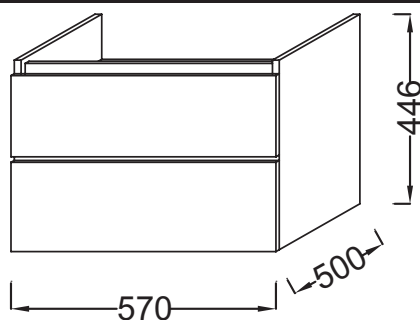

Collection: PARALLEL

Finish*:

E10 - Quebec
Oak Wood

M15 - Gazelle

N18 - Gloss White
Melamine

Main features:

Features

- Dimensions: 57 x 50 x 44.6 cm
- Material: Solid color decor or wood decor
- Storage solutions to complete your made-to-measure washstation
- Without trap opening
- Weight: 30 kg
- Installation: Wall-hung
- Base unit with 2 slow-close drawers

Optional products

- Parallel countertops

Technical drawing

Product Specification: Base unit, without trap opening, 57 cm. 7279K. Collection: PARALLEL. Dimensions: 57 x 50 x 44.6 cm. Weight: 30 kg. Material: Solid color decor or wood decor. Installation: Wall-hung. Storage solutions to complete your made-to-measure washstation. Base unit with 2 slow-close drawers. Without trap opening.