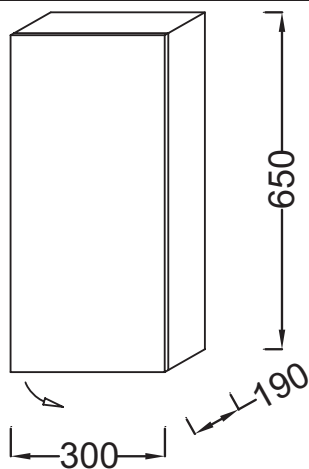

Collection: PARALLEL

Finish*:

E10 - Quebec
Oak Wood

M15 - Gazelle

N18 - Gloss White
Melamine

Main features:

Features

- Dimensions: 30 x 19 x 65 cm
- Material: Solid color decor or wood decor
- Storage solutions to complete your made-to-measure washstation
- 2 removable shelves
- Weight: 18 kg
- Installation: Wall-mount
- 1 right-hinged door

Optional products

- Parallel countertops

Technical drawing

Product Specification: Half unit, right hand, 65 cm. 7277RK. Collection: PARALLEL. Dimensions: 30 x 19 x 65 cm. Weight: 18 kg. Material: Solid color decor or wood decor. Installation: Wall-mount. Storage solutions to complete your made-to-measure washstation. 1 right-hinged door. 2 removable shelves.