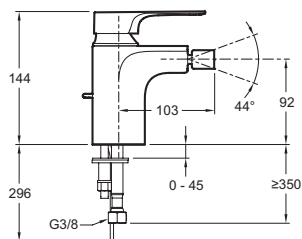

Collection: ALEO+

Finish*:

CP - Polished
Chrome

Main features:

Features

- Installation: 1 hole
- Incl. pop-up drain
- Ceramic disc cartridge
- Flow rate: 5 l/mn
- Anti-scale aerator

Technical drawing

Product Specification: Single-lever bidet mixer. 72316D. Collection: ALEO+. Installation: 1 hole. Flow rate: 5 l/mn. Incl. pop-up drain. Anti-scale aerator. Ceramic disc cartridge.