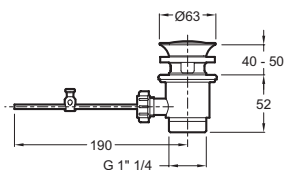

Collection: ALEO+

Finish*:

CP - Polished
Chrome

Main features:

Features

- Installation: 1 hole
- Incl. pop-up drain
- Ceramic disc cartridge
- Flow rate: 5 l/mn
- Anti-scale aerator

Technical drawing

Product Specification: Single-lever bidet mixer. 72316D. Collection: ALEO+. Installation: 1 hole. Flow rate: 5 l/mn. Incl. pop-up drain. Anti-scale aerator. Ceramic disc cartridge.