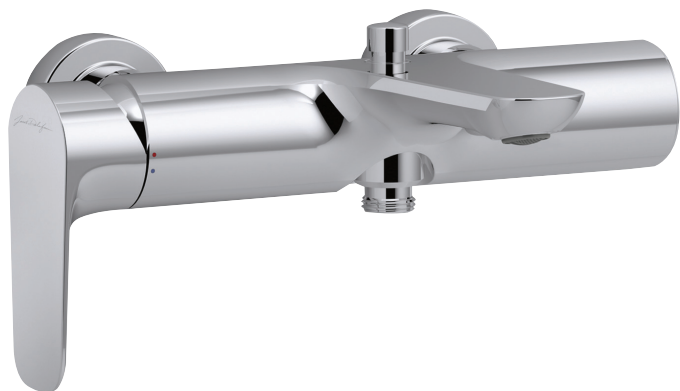

### Single-lever wall-mount bath/shower mixer 72282D

**Collection:** ALEO

**Finish\*:**

CP - Polished  
Chrome

**Main features:**

### Features

- **Weight:** 2.9 kg
- **Normes:** Standards: ACS (Certificate of Sanitary Compliance):10 ACC LY 113
- **Connection:** With connectors and wall escutcheons
- **Hole configuration:** 150 ± 15 mm
- **Non-return valve on shower outlet**
- **Installation:** Wall-mount
- **Flow rate:** 20 l/min
- **Mechanism:** Ceramic disc cartridge
- **Pushbutton automatic diverter**
- **Discreetly-positioned, anti-scale aerator:** Easy replacement with no special tool (you can use a coin) and easier cleaning

### Technical drawing

Product Specification: Single-lever wall-mount bath/shower mixer. 72282D. Collection: ALEO. Weight: 2.9 kg. Installation: Wall-mount. Normes: Standards: ACS (Certificate of Sanitary Compliance):10 ACC LY 113. Flow rate: 20 l/min. Connection: With connectors and wall escutcheons. Mechanism: Ceramic disc cartridge. Hole configuration: 150 ± 15 mm. Pushbutton automatic diverter. Non-return valve on shower outlet. Discreetly-positioned, anti-scale aerator: Easy replacement with no special tool (you can use a coin) and easier cleaning.