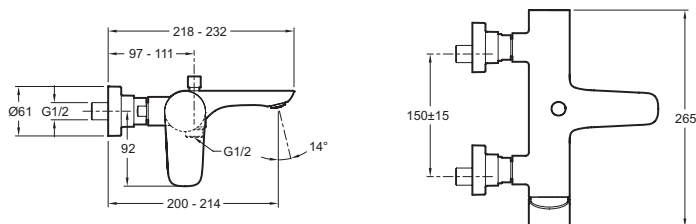

### Single-lever wall-mount bath/shower mixer 72282D

**Collection:** ALEO

**Finish\*:**

CP - Polished  
Chrome

**Main features:**

### Features

- **Weight:** 2.9 kg
- **Normes:** Standards: ACS (Certificate of Sanitary Compliance):10 ACC LY 113
- **Connection:** With connectors and wall escutcheons
- **Hole configuration:** 150 ± 15 mm
- **Non-return valve on shower outlet**
- **Installation:** Wall-mount
- **Flow rate:** 20 l/min
- **Mechanism:** Ceramic disc cartridge
- **Pushbutton automatic diverter**
- **Discreetly-positioned, anti-scale aerator:** Easy replacement with no special tool (you can use a coin) and easier cleaning

### Technical drawing

Product Specification: Single-lever wall-mount bath/shower mixer. 72282D. Collection: ALEO. Weight: 2.9 kg. Installation: Wall-mount. Normes: Standards: ACS (Certificate of Sanitary Compliance):10 ACC LY 113. Flow rate: 20 l/min. Connection: With connectors and wall escutcheons. Mechanism: Ceramic disc cartridge. Hole configuration: 150 ± 15 mm. Pushbutton automatic diverter. Non-return valve on shower outlet. Discreetly-positioned, anti-scale aerator: Easy replacement with no special tool (you can use a coin) and easier cleaning.