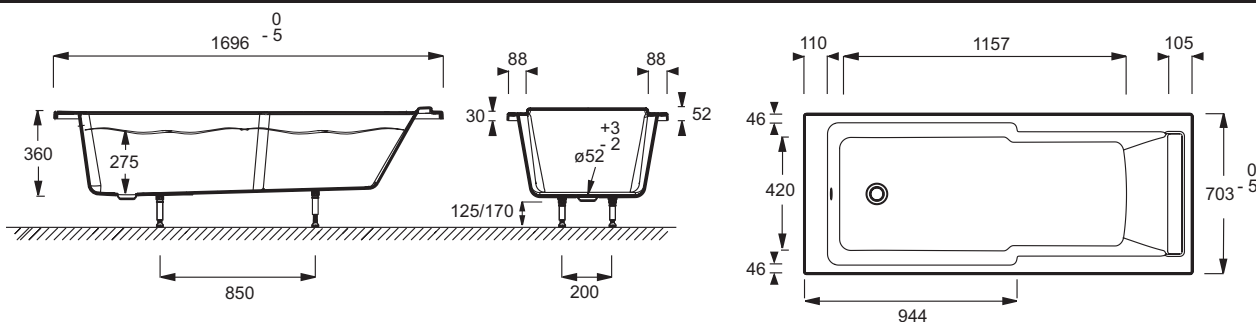

Collection: STRUKTURA

Finish*:

00 - White

Main features:

Features

- Dimensions: 170 x 70
- Material: Acrylic
- Volume: 178/108
- Struktura bath rounds out the washstation range
- Added bathing comfort: bath has raised back
- Easy to step into: access height has been reduced to 51 cm
- Weight: 26 kg
- Installation: Drop in
- Shape: Rectangular
- Space-saving functions: shower and bath
- Added showering comfort: flat-bottomed showering section equal to a shower tray 90 x 70 cm
- More modern: contemporary, geometric lines for a stylish bathroom

Optional products

- 70174K: Standard waste

Technical drawing

Product Specification: Bath 170 x 70 cm, with adjustable feet. 6D020. Collection: STRUKTURA. Dimensions: 170 x 70. Weight: 26 kg. Material: Acrylic. Installation: Drop in. Volume: 178/108. Shape: Rectangular. Struktura bath rounds out the washstation range. Space-saving functions: shower and bath. Added bathing comfort: bath has raised back. Added showering comfort: flat-bottomed showering section equal to a shower tray 90 x 70 cm. Easy to step into: access height has been reduced to 51 cm. More modern: contemporary, geometric lines for a stylish bathroom.