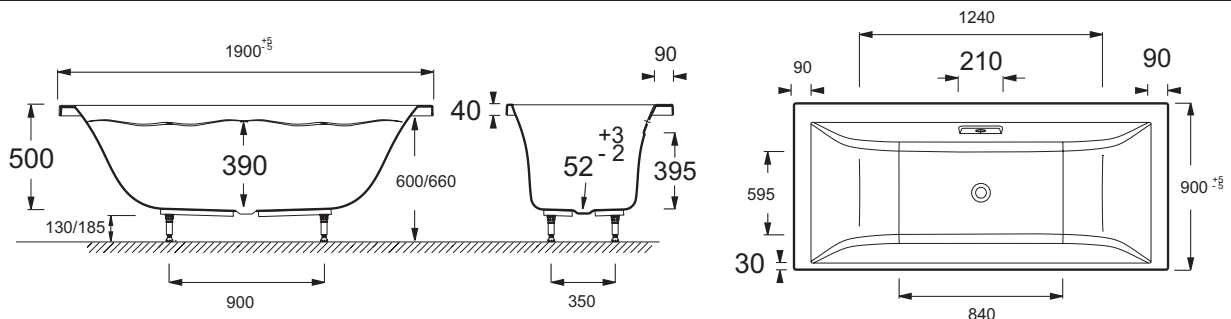

#### Features

- Dimensions: 200 x 100
- Installation: Built-in
- Massages type: Water massage
- Safety system: Safety feature (no water)
- 1 Waterfall pillow
- Self-supporting frame
- Material: Acrylic
- Volume: 413
- Jets: Back massage: 8 mini-jets
- Invisible controls
- Pump 900 W

#### Technical drawing

Product Specification: Whirlpool bath, Massdream system, left handed, 200 x 100 cm. 5BE236L. Collection: EVOK. Dimensions: 200 x 100. Material: Acrylic. Installation: Built-in. Volume: 413. Massages type: Water massage. Jets: Back massage: 8 mini-jets. Safety system: Safety feature (no water). Invisible controls. 1 Waterfall pillow. Pump 900 W. Self-supporting frame.