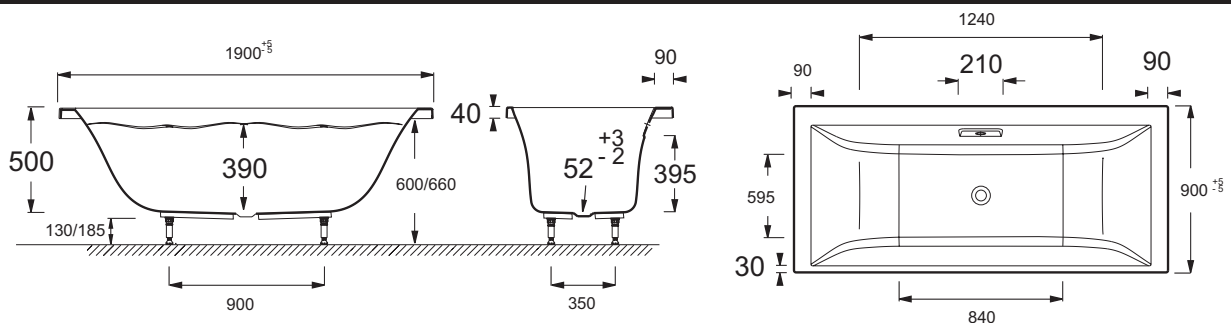

Features

- Dimensions: 190 x 90
- Installation: Built-in
- Massages type: 2 Massage programs (Silence and Tonic): water massages
- Safety system: Safety feature (no water)
- 1 LED spotlight
- Self-supporting frame

- Material: Acrylic
- Volume: 320
- Jets: Back massage: 4 mini-jets ; Foot massage: 2 rotating jets ; Body massage: 6 rotating jets
- 3-button keypad
- Pump 900 W

Required products

- E6D015: Doble pop-up drain and overflow
- 70174K: Standard waste

Technical drawing

Product Specification: Whirlpool bath, Plus system, right handed, 190 x 90 cm. 5BB215R. Collection: EVOK. Dimensions: 190 x 90. Material: Acrylic. Installation: Built-in. Volume: 320. Massages type: 2 Massage programs (Silence and Tonic): water massages. Jets: Back massage: 4 mini-jets ; Foot massage: 2 rotating jets ; Body massage: 6 rotating jets. Safety system: Safety feature (no water). 3-button keypad. 1 LED spotlight. Pump 900 W. Self-supporting frame.