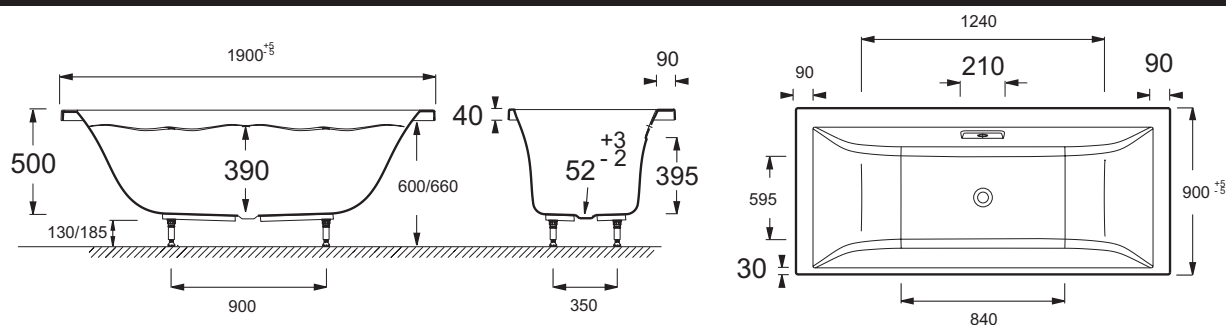

Features

- Dimensions: 200 x 100
- Installation: Built-in
- Massages type: 2 Massage programs (Silence and Tonic): water massages
- Safety system: Safety feature (no water)
- 1 LED spotlight
- Self-supporting frame

- Material: Acrylic
- Volume: 320
- Jets: Back massage: 4 mini-jets ; Foot massage: 2 rotating jets ; Body massage: 6 rotating jets
- 3-button keypad
- Pump 900 W

Required products

- E6D015: Doble pop-up drain and overflow
- 70174K: Standard waste

Technical drawing

Product Specification: Whirlpool bath, Plus system, left handed, 190 x 90 cm. 5BB215L. Collection: EVOK. Dimensions: 200 x 100. Material: Acrylic. Installation: Built-in. Volume: 320. Massages type: 2 Massage programs (Silence and Tonic): water massages. Jets: Back massage: 4 mini-jets ; Foot massage: 2 rotating jets ; Body massage: 6 rotating jets. Safety system: Safety feature (no water). 3-button keypad. 1 LED spotlight. Pump 900 W. Self-supporting frame.