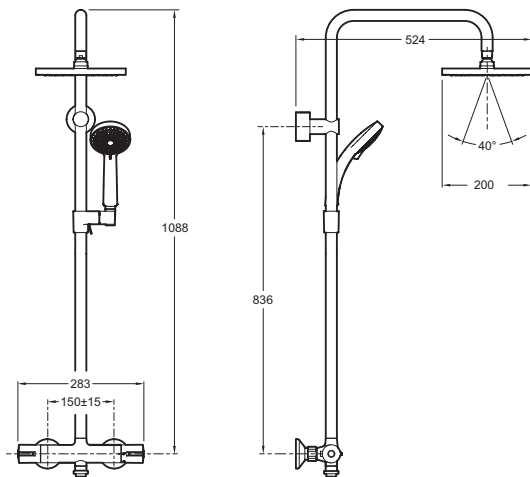

Thermostatic shower column with square shower head 5523D

Collection: JULY

Finish*:

CP - Polished Chrome

Main features:

Consumer benefits

- ANTI-SCALE SYSTEM : Smooth anti-twist metal-look hoses, 160 cm
- DISCRETION : Discreetly-positioned diverter
- SECURITY : Safety stop at 37°C
- MAXIMUM SECURITY : Blocking temperature max at 50°C

Installation benefits

- EASY INSTALLATION : mounting adjustable rod

Features

- Dimensions: 20 x 20 cm
- Installation: Wall-mount
- FLOW RATE : showerhead 10l/min., handshower 9.5 l/min
- Weight: 6.1 kg
- Citrus handshower Ø 90 mm 4 sprays

Technical drawing

Product Specification: Thermostatic shower column with square shower head. 5523D. Collection: JULY. Dimensions: 20 x 20 cm. Weight: 6.1 kg. Installation: Wall-mount. Citrus handshower Ø 90 mm 4 sprays. FLOW RATE : showerhead 10l/min., handshower 9.5 l/min.