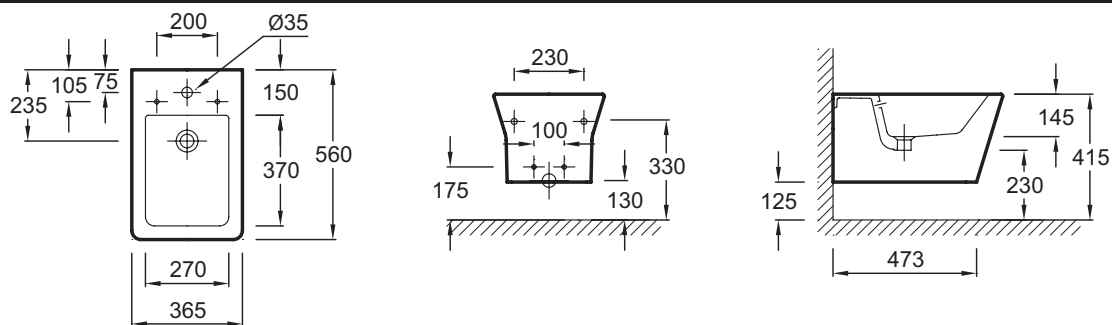

## Features

- Dimensions: 56 x 36.5
- Material: Ceramic
- Bidet with contemporary lines
- Chromed overflow cap
- Weight: 19 kg
- Installation: Wall-hung
- Slow-close cover E4818 and metal hinges included

## Optional products

- 5036K: Wall-hung WC pan 56 x 36.5 cm
- E4818: Bidet cover

## Technical drawing

Product Specification: Wall-hung bidet 56 x 36.5 cm. 5037K. Collection: RÊVE. Dimensions: 56 x 36.5. Weight: 19 kg. Material: Ceramic. Installation: Wall-hung. Bidet with contemporary lines. Slow-close cover E4818 and metal hinges included. Chromed overflow cap.