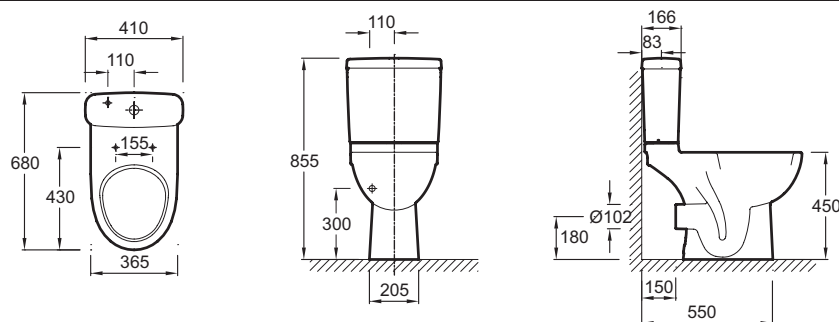

Collection: REACH

Finish*:

00 - White

Main features:

Features

- Dimensions: 68 x 36.5 x 45
- Material: Ceramic
- Weight: 26.6 kg
- Installation: Floor-standing

Optional products

- 8407K: WC seat with metal hinges
- 8409K: WC seat

Technical drawing

Product Specification: WC pan 68 x 36.5 cm. 4966CK. Collection: REACH. Dimensions: 68 x 36.5 x 45. Weight: 26.6 kg. Material: Ceramic. Installation: Floor-standing.