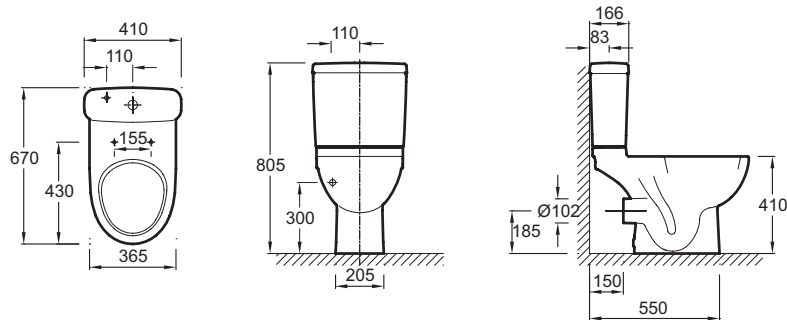

Collection: REACH

Finish*:

00 - White

Main features:

Features

- Dimensions: 67 x 36.5
- Material: Ceramic
- Vario outlet
- Closed glaze rim
- Weight: 25.8 kg
- Installation: Floor-standing
- Comfort height: 41 cm

Optional products

- 8407K: WC seat with metal hinges
- 8409K: WC seat
- 8410K: Cistern water-saving button 2.6/5 l
- 18581W: Cistern
- 8322K: WC seat

Technical drawing

Product Specification: WC pan 67 x 36.5 cm. 4956CK. Collection: REACH. Dimensions: 67 x 36.5. Weight: 25.8 kg. Material: Ceramic. Installation: Floor-standing. Vario outlet. Comfort height: 41 cm. Closed glaze rim.