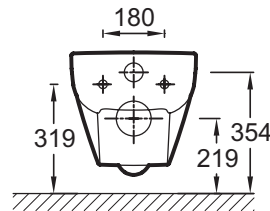

Wall-hung WC pan 54 x 36,5 cm 4952K

Collection: REACH

Finish*:

00 - White

Main features:

Features

- Dimensions: 54 x 36.5
- Material: Ceramic
- Wall-hung. easy floor cleaning
- Low consumption: 2.6/4 L or 3/6 L
- Weight: 27 kg
- Installation: Wall-hung
- Projection 54 cm

Optional products

- 8407K: WC seat with metal hinges
- 8409K: WC seat
- 8322K: WC seat
- 97301: Bidet seat, water spray with front and rear wash

Technical drawing

Product Specification: Wall-hung WC pan 54 x 36,5 cm. 4952K. Collection: REACH. Dimensions: 54 x 36.5. Weight: 27 kg. Material: Ceramic. Installation: Wall-hung. Wall-hung. easy floor cleaning. Projection 54 cm. Low consumption: 2.6/4 L or 3/6 L.