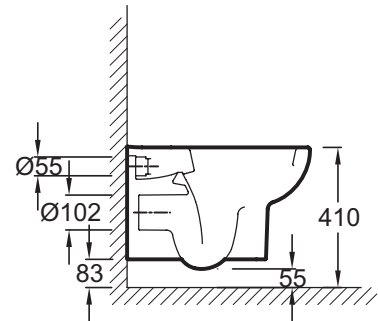

Wall-hung WC pan 54 x 36,5 cm 4952K

Collection: REACH

Finish*:

00 - White

Main features:

Features

- Dimensions: 54 x 36.5
- Material: Ceramic
- Wall-hung. easy floor cleaning
- Low consumption: 2.6/4 L or 3/6 L
- Weight: 27 kg
- Installation: Wall-hung
- Projection 54 cm

Optional products

- 8407K: WC seat with metal hinges
- 8409K: WC seat
- 8322K: WC seat
- 97301: Bidet seat, water spray with front and rear wash

Technical drawing

Product Specification: Wall-hung WC pan 54 x 36,5 cm. 4952K. Collection: REACH. Dimensions: 54 x 36.5. Weight: 27 kg. Material: Ceramic. Installation: Wall-hung. Wall-hung. easy floor cleaning. Projection 54 cm. Low consumption: 2.6/4 L or 3/6 L.