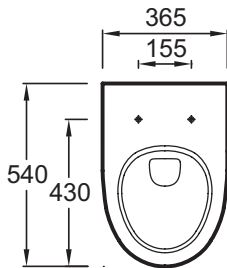

Wall-hung WC pan 54 x 36,5 cm 4952K

Collection: REACH

Finish*:

00 - White

Main features:

Features

- Dimensions: 54 x 36.5
- Material: Ceramic
- Wall-hung. easy floor cleaning
- Low consumption: 2.6/4 L or 3/6 L
- Weight: 27 kg
- Installation: Wall-hung
- Projection 54 cm

Optional products

- 8407K: WC seat with metal hinges
- 8409K: WC seat
- 8322K: WC seat
- 97301: Bidet seat, water spray with front and rear wash

Technical drawing

Product Specification: Wall-hung WC pan 54 x 36,5 cm. 4952K. Collection: REACH. Dimensions: 54 x 36.5. Weight: 27 kg. Material: Ceramic. Installation: Wall-hung. Wall-hung. easy floor cleaning. Projection 54 cm. Low consumption: 2.6/4 L or 3/6 L.