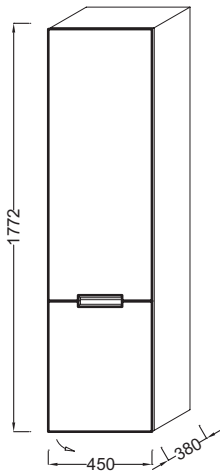

Tall column, right hinges, 177 cm 4889K-R

Collection: RÊVE

Finish*:

442 - Gloss
Grey Anthracite
Lacquer

E12 - Smoky
Wood Decor

G77 - Gloss
Iceland Lacquer

G80 - Gloss Taupe
Lacquer

G1C - Gloss White
Lacquer

G95 - Gloss Olivier
Lacquer

Main features:

Features

- Dimensions: 45 x 38 x 177 cm
- Material: Lacquer or wood decor
- 1 slow-close door with 1 inside drawer and 2 shelves
- Weight: 46 kg
- Installation: Wall-mount
- 1 bottom slow-close drawer with 1 removable organizer

Optional products

- Rêve cabinets and vanity tops

Technical drawing

Product Specification: Tall column, right hinges, 177 cm. 4889K-R. Collection: RÊVE. Dimensions: 45 x 38 x 177 cm. Weight: 46 kg. Material: Lacquer or wood decor. Installation: Wall-mount. 1 slow-close door with 1 inside drawer and 2 shelves. 1 bottom slow-close drawer with 1 removable organizer.