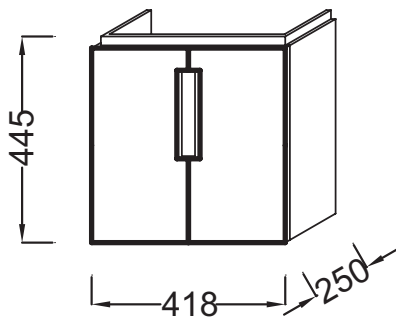

Main features:

Features

- Dimensions: 42 x 25 x 44.5 cm
- Material: Lacquer or wood decor
- 2 slow close doors

- Weight: 16 kg
- Installation: Wall-hung

Required products

- 5030K: Handwash basin 45 cm

Optional products

- 5033K: Back-to-wall WC pan 67 x 36.5 cm
- 5036K: Wall-hung WC pan 56 x 36.5 cm
- 5037K: Wall-hung bidet 56 x 36.5 cm
- 5038K: Independent back-to-wall WC pan 56 x 36, 5 cm
- 5040K: Back-to-wall bidet 56 x 36.5 cm
- EB1139: Aside unit, 44 cm
- EB1140: Shelf 65 cm
- 4889K-R: Tall column, right hinges, 177 cm
- 4889K-L: Tall column, left hinges, 177 cm
- EB581: Mirror 46 cm
- 98436RD: Mirrored cabinet 60 cm, right hinges
- 98436LD: Mirrored cabinet 60 cm, left hinges
- EB906: Pair of feet

Technical drawing

Product Specification: Base unit, 42 cm. 4887K. Collection: RÊVE. Dimensions: 42 x 25 x 44.5 cm. Weight: 16 kg. Material: Lacquer or wood decor. Installation: Wall-hung. 2 slow close doors.