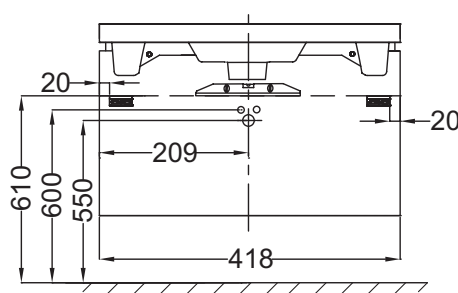

Main features:

Features

- Dimensions: 42 x 25 x 44.5 cm
- Material: Lacquer or wood decor
- 2 slow close doors

- Weight: 16 kg
- Installation: Wall-hung

Required products

- 5030K: Handwash basin 45 cm

Optional products

- 5033K: Back-to-wall WC pan 67 x 36.5 cm
- 5036K: Wall-hung WC pan 56 x 36.5 cm
- 5037K: Wall-hung bidet 56 x 36.5 cm
- 5038K: Independent back-to-wall WC pan 56 x 36, 5 cm
- 5040K: Back-to-wall bidet 56 x 36.5 cm
- EB1139: Aside unit, 44 cm
- EB1140: Shelf 65 cm
- 4889K-R: Tall column, right hinges, 177 cm
- 4889K-L: Tall column, left hinges, 177 cm
- EB581: Mirror 46 cm
- 98436RD: Mirrored cabinet 60 cm, right hinges
- 98436LD: Mirrored cabinet 60 cm, left hinges
- EB906: Pair of feet

Technical drawing

Product Specification: Base unit, 42 cm. 4887K. Collection: RÊVE. Dimensions: 42 x 25 x 44.5 cm. Weight: 16 kg. Material: Lacquer or wood decor. Installation: Wall-hung. 2 slow close doors.