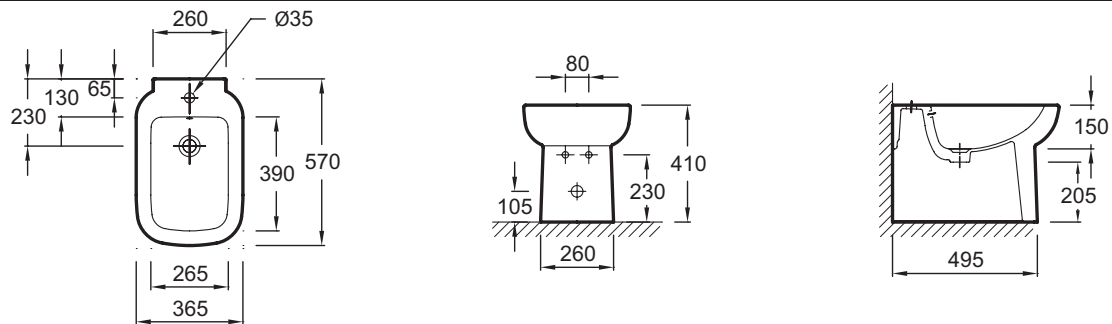

## Features

- Dimensions: 57 x 36.5
- Material: Ceramic
- Faucet drilling: 1 faucet hole
- Soft, classic lines
- Chromed overflow cap
- Weight: 26.8 kg
- Installation: Floor-standing
- Fixings: Concealed fixings included
- Perfect fit with Replay vanity tops, cabinets and WC

## Optional products

- 4973K: WC pan 67 x 36.5 cm
- 4974K: Back-to-wall WC pan 67 x 36.5 cm
- 4476K: Independent back-to-wall WC pan 57 x 36.5 cm

## Technical drawing

Product Specification: Back-to-wall bidet 57 X 36.5 cm. 4477K. Collection: REPLAY. Dimensions: 57 x 36.5. Weight: 26.8 kg. Material: Ceramic. Installation: Floor-standing. Faucet drilling: 1 faucet hole. Fixings: Concealed fixings included. Soft, classic lines. Perfect fit with Replay vanity tops, cabinets and WC. Chromed overflow cap.