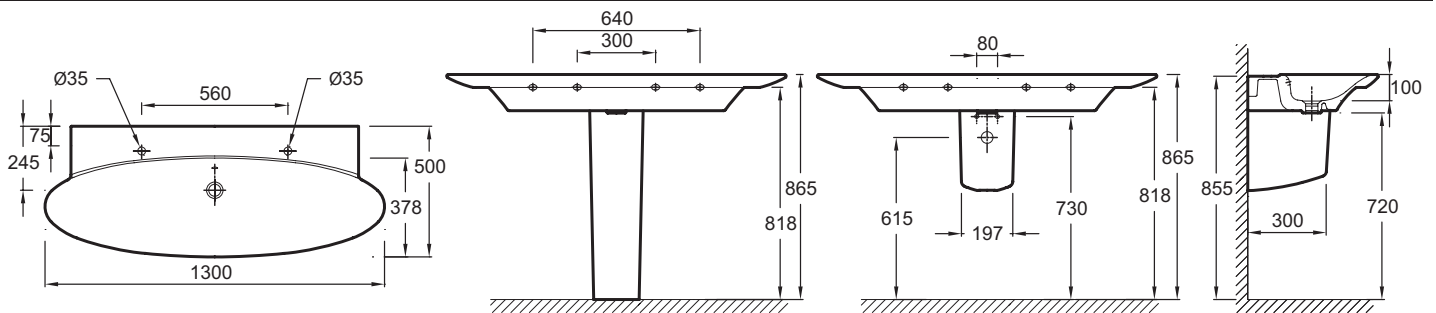

1-hole double basin vanity top 130 cm 4385K

Collection: PRESQU'ÎLE

Finish*:

00 - White

Features

- Dimensions: 130 x 50
- Material: Ceramic
- Faucet drilling: 2 faucet holes
- Chromed overflow cap and ceramic click pop-up waste
- Weight: 31.6 kg
- Installation: Self-supporting
- Unique design. elegant finishes for a sophisticated bathroom

Required products

- EB1101: Base unit 109 cm
- EB1105: Base unit 109 cm

Optional products

- 19024W: Pedestal
- 19028W: Semi-pedestal
- E78297: Design bottle trap 1 1/4" - short version
- EB1110: Mirror 110 cm

Technical drawing

Product Specification: 1-hole double basin vanity top 130 cm. 4385K. Collection: PRESQU'ÎLE. Dimensions: 130 x 50. Weight: 31.6 kg. Material: Ceramic. Installation: Self-supporting. Faucet drilling: 2 faucet holes. Unique design. elegant finishes for a sophisticated bathroom. Chromed overflow cap and ceramic click pop-up waste.