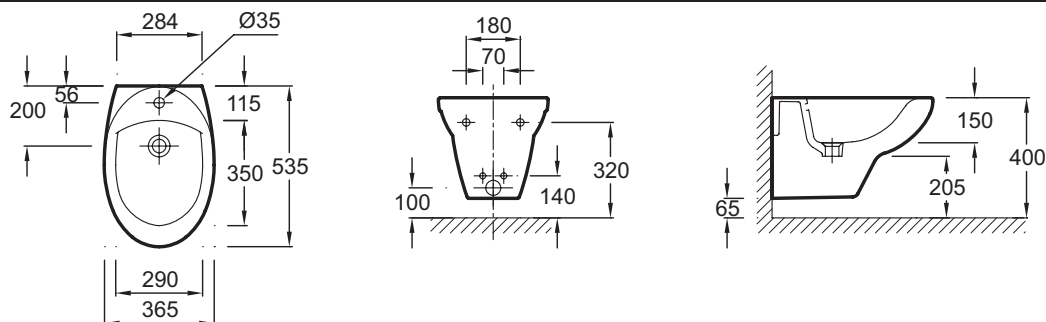

Collection: PATIO

Finish*:

00 - White

Features

- Dimensions: 36.5 x 53.5
- Material: Ceramic
- Faucet drilling: 1 faucet hole
- Weight: 15.8 kg
- Installation: Wall-hung
- Functional design

Technical drawing

Product Specification: Wall-hung bidet 36.5 x 53.5 cm. 4189W. Collection: PATIO. Dimensions: 36.5 x 53.5. Weight: 15.8 kg. Material: Ceramic. Installation: Wall-hung. Faucet drilling: 1 faucet hole. Functional design.