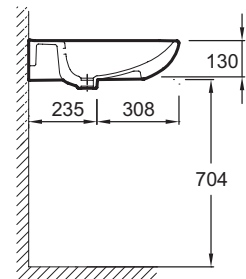

## Features

- Dimensions: 70 x 56.5
- Material: Ceramic
- Faucet drilling: 1 faucet hole
- Contemporary design
- PRM compliant
- Weight: 21 kg
- Installation: Self-supporting
- Deep, spacious rectangular basin
- Chromed overflow cap

## Optional products

- E78297: Design bottle trap 1 1/4" - short version

## Technical drawing

Product Specification: 1-hole washbasin 70 cm. 4157K. Collection: REACH. Dimensions: 70 x 56.5. Weight: 21 kg. Material: Ceramic. Installation: Self-supporting. Faucet drilling: 1 faucet hole. Deep, spacious rectangular basin. Contemporary design. Chromed overflow cap. PRM compliant.