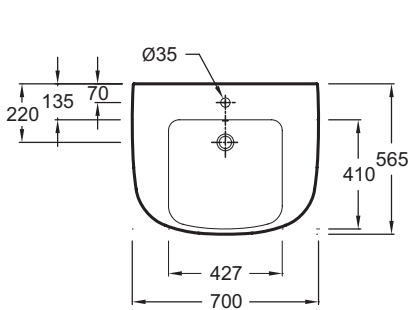

## Features

- Dimensions: 70 x 56.5
- Material: Ceramic
- Faucet drilling: 1 faucet hole
- Contemporary design
- PRM compliant
- Weight: 21 kg
- Installation: Self-supporting
- Deep, spacious rectangular basin
- Chromed overflow cap

## Optional products

- E78297: Design bottle trap 1 1/4" - short version

## Technical drawing

Product Specification: 1-hole washbasin 70 cm. 4157K. Collection: REACH. Dimensions: 70 x 56.5. Weight: 21 kg. Material: Ceramic. Installation: Self-supporting. Faucet drilling: 1 faucet hole. Deep, spacious rectangular basin. Contemporary design. Chromed overflow cap. PRM compliant.