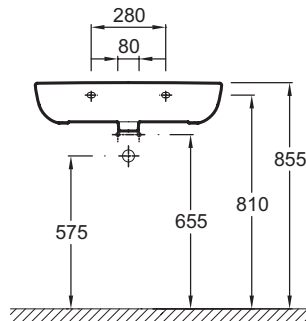

## Features

- Dimensions: 70 x 56.5
- Material: Ceramic
- Faucet drilling: 1 faucet hole
- Contemporary design
- PRM compliant
- Weight: 21 kg
- Installation: Self-supporting
- Deep, spacious rectangular basin
- Chromed overflow cap

## Optional products

- E78297: Design bottle trap 1 1/4" - short version

## Technical drawing

Product Specification: 1-hole washbasin 70 cm. 4157K. Collection: REACH. Dimensions: 70 x 56.5. Weight: 21 kg. Material: Ceramic. Installation: Self-supporting. Faucet drilling: 1 faucet hole. Deep, spacious rectangular basin. Contemporary design. Chromed overflow cap. PRM compliant.