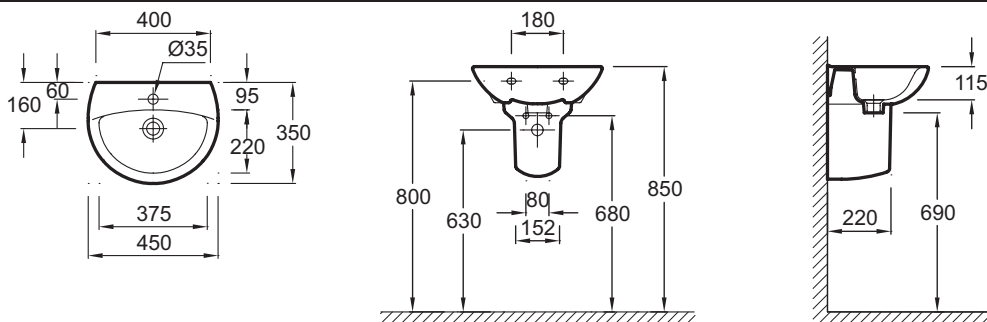

Collection: PATIO

Finish*:

00 - White

Features

- Dimensions: 45 x 35
- Material: Ceramic
- Faucet drilling: 1 faucet hole
- Weight: 8.2 kg
- Installation: Self-supporting
- Functional design with flat and wide ledges

Optional products

- 19087D: Semi-pedestal

Technical drawing

Product Specification: Handwash basin, 45 x 35 cm. 4152D. Collection: PATIO. Dimensions: 45 x 35. Weight: 8.2 kg. Material: Ceramic. Installation: Self-supporting. Faucet drilling: 1 faucet hole. Functional design with flat and wide ledges.