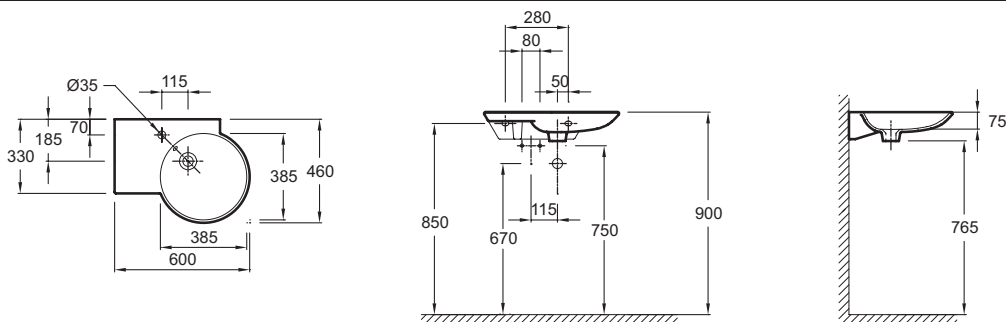

### Features

- **Dimensions:** 60 x 46
- **Material:** Ceramic
- **Faucet drilling:** 1 faucet hole
- Generous functional ledge
- Ideal for corner installation: optimal space
- Without overflow hole 4146K-X5
- **Weight:** 12.1 kg
- **Installation:** Self-supporting
- Fluidity between curved and straight lines
- Contemporary aesthetics with 1 slightly rounded basin
- Right hand basin: 4146K. Left hand basin: 4147K
- Chromed overflow cap

### Optional products

- EB1006-G1C: Single-drawer cabinet 60 cm
- EB1012-G1C: Single-drawer cabinet 60 cm
- EB1013: single-drawer cabinet 60 cm
- EB1049: single-drawer cabinet 60 cm
- 3927K-R: Half side unit, right hinges, 96 cm
- 3927K-L: Half side unit, left hinges, 96 cm
- 3926K-R: Half side unit, right hinges, 96 cm
- 3926K-L: Half side unit, left hinges, 96 cm
- 98436LD: Mirrored cabinet 60 cm, left hinges
- EB1430: Mirror 60 cm
- 99379K: Tall column

### Technical drawing

Product Specification: 1-hole vanity top 60 cm. 4146K. Collection: SPHERIK. Dimensions: 60 x 46. Weight: 12.1 kg. Material: Ceramic. Installation: Self-supporting. Faucet drilling: 1 faucet hole. Fluidity between curved and straight lines. Generous functional ledge. Contemporary aesthetics with 1 slightly rounded basin. Ideal for corner installation: optimal space. Right hand basin: 4146K. Left hand basin: 4147K. Without overflow hole 4146K-X5. Chromed overflow cap.