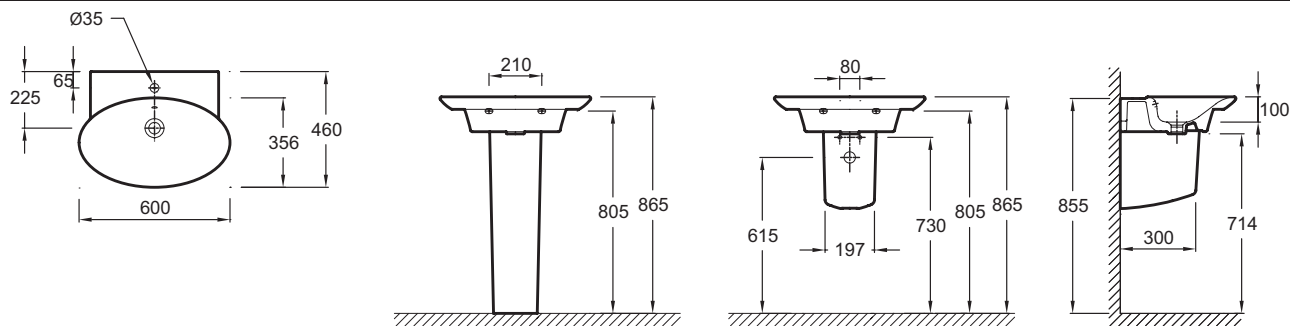

Collection: PRESQU'ÎLE

Finish*:

00 - White

Features

- Dimensions: 60 x 46
- Material: Ceramic
- Faucet drilling: 1 faucet hole
- Chromed overflow cap and ceramic drain cover
- Weight: 14.9 kg
- Installation: Self-supporting
- Unique design. elegant finishes for a sophisticated bathroom

Required products

- EB1102: Base unit 50 cm

Optional products

- 19024W: Pedestal
- 19028W: Semi-pedestal
- E78297: Design bottle trap 1 1/4" - short version
- EB1107: Mirror 50 cm

Technical drawing

Product Specification: 1-hole vanity top 60 cm. 4125K. Collection: PRESQU'ÎLE. Dimensions: 60 x 46. Weight: 14.9 kg. Material: Ceramic. Installation: Self-supporting. Faucet drilling: 1 faucet hole. Unique design. elegant finishes for a sophisticated bathroom. Chromed overflow cap and ceramic drain cover.