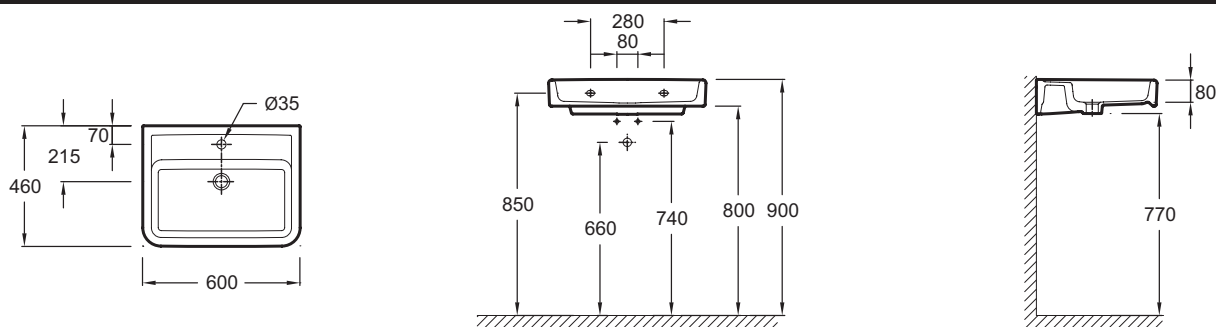

Collection: REPLAY

Finish*:

00 - White

Features

- Dimensions: 60 x 46
- Material: Ceramic
- Weight: 17 kg
- Installation: Self-supporting or can be mounted on a specific cabinet

Technical drawing

Product Specification: #1 1-hole vanity top 60 cm. 4117K-X5. Collection: REPLAY. Dimensions: 60 x 46. Weight: 17 kg. Material: Ceramic. Installation: Self-supporting or can be mounted on a specific cabinet.