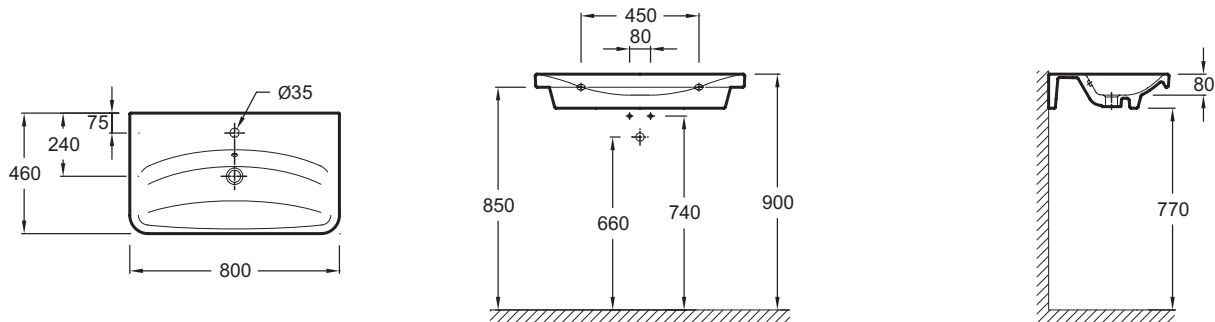

### #2 1-hole vanity top 80 cm 4114K

Collection: REPLAY

Finish\*:

00 - White

#### Features

- Dimensions: 80 x 46
- Material: Ceramic
- Faucet drilling: 1 faucet hole
- Perfect fit with Replay cabinet
- With 3 tap holes 4114K-8
- Weight: 20.2 kg
- Installation: Self-supporting or can be mounted on a specific cabinet
- Soft, fluid curves
- Without overflow 4114K-X5
- Chromed overflow cap

#### Required products

- EB1046: Base unit 78 cm

#### Technical drawing

Product Specification: #2 1-hole vanity top 80 cm. 4114K. Collection: REPLAY. Dimensions: 80 x 46. Weight: 20.2 kg. Material: Ceramic. Installation: Self-supporting or can be mounted on a specific cabinet. Faucet drilling: 1 faucet hole. Soft, fluid curves. Perfect fit with Replay cabinet. Without overflow 4114K-X5. With 3 tap holes 4114K-8. Chromed overflow cap.