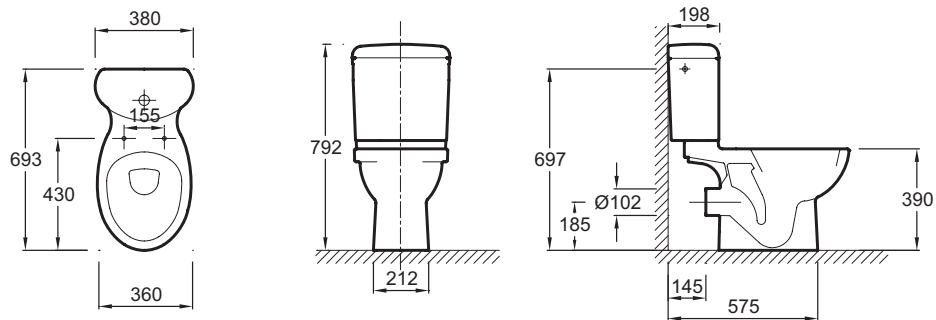

### Features

- Dimensions: 69.5 x 36
- Material: Ceramic
- Lowflush dual at 2.6/4 L or 3/6L
- Weight: 21.2 kg
- Installation: Floor-standing
- Vario outlet

### Optional products

- E6275: Horizontal pipe Ø 110 mm for P-trap
- E6276: Vertical elbow Ø 100 mm for S-trap

### Technical drawing

Product Specification: Close coupled WC pan 69.5 x 36 cm. 4101K. Collection: PATIO. Dimensions: 69.5 x 36. Weight: 21.2 kg. Material: Ceramic. Installation: Floor-standing. Lowflush dual at 2.6/4 L or 3/6L. Vario outlet.