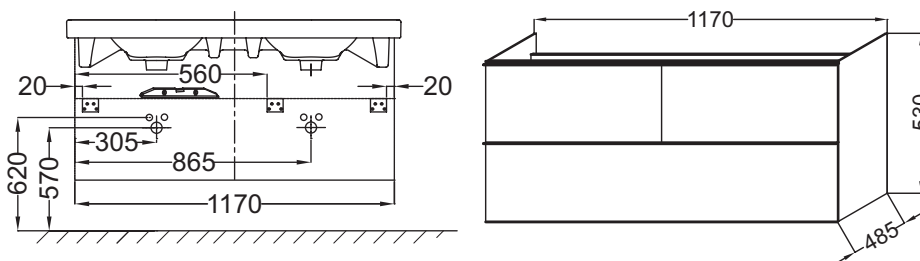

Collection: REACH

Finish*:

Main features:

Features

- Dimensions: 117 x 48.5 x 53
- Material: Solid color decor or wood decor
- 3 slow-close drawers

- Weight: 56 kg
- Installation: Wall-hung
- 1 organizer inside both upper drawers

Required products

- 18570W: 1-hole double basin vanity top 120 cm

Optional products

- EB1085: Mirror 120 cm, without lighting
- EB1224: LED spotlight 56 x 2.5 x 1.5 cm
- 98439D: Mirrored cabinet 120 cm
- 4040W: Mirrored tall side unit, 147 cm
- EB889: Pair of feet
- 4071K-R: Half side unit, right hinges, 96 cm
- 4071K-L: Half side unit, left hinges, 96 cm
- 99379K: Tall column

Technical drawing

Product Specification: Base unit, 117 cm. 4070K. Collection: REACH. Dimensions: 117 x 48.5 x 53. Weight: 56 kg. Material: Solid color decor or wood decor. Installation: Wall-hung. 3 slow-close drawers. 1 organizer inside both upper drawers.