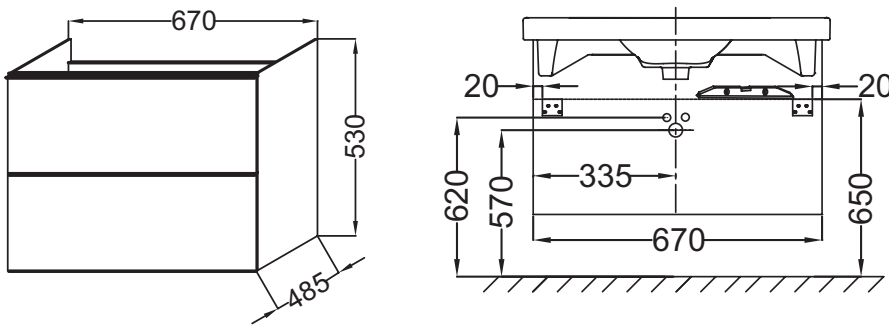

Collection: REACH

Finish*:

Main features:

Features

- Dimensions: 67 x 48.5 x 53 cm
- Material: Solid color decor or wood decor
- 2 superimposed left-hand slow-close drawers
- Weight: 30 kg
- Installation: Wall-hung
- 1 organizer inside upper drawers

Technical drawing

Product Specification: Base unit, 67 cm. 4068K. Collection: REACH. Dimensions: 67 x 48.5 x 53 cm. Weight: 30 kg. Material: Solid color decor or wood decor. Installation: Wall-hung. 2 superimposed left-hand slow-close drawers. 1 organizer inside upper drawers.