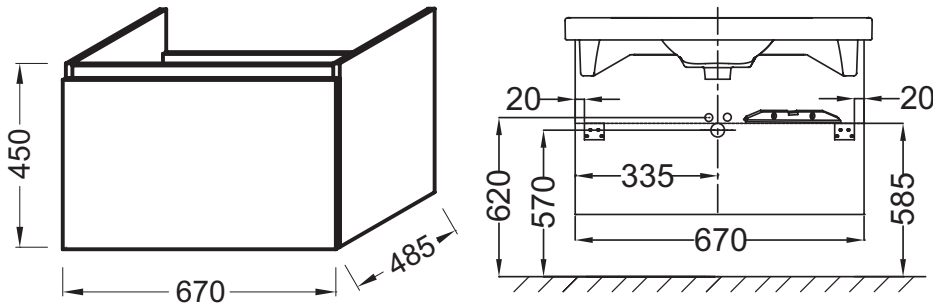

Collection: REACH

Finish*:

Main features:

Features

- Dimensions: 67 x 48.5 x 45
- Material: Solid color decor or wood decor
- 1 large slow close drawer
- Weight: 22.4 kg
- Installation: Wall-hung
- May include storage basket (L 28 x D 37 x H 17 cm) EB197

Technical drawing

Product Specification: Base unit 67 cm. 4030W. Collection: REACH. Dimensions: 67 x 48.5 x 45. Weight: 22.4 kg. Material: Solid color decor or wood decor. Installation: Wall-hung. 1 large slow close drawer. May include storage basket (L 28 x D 37 x H 17 cm) EB197.