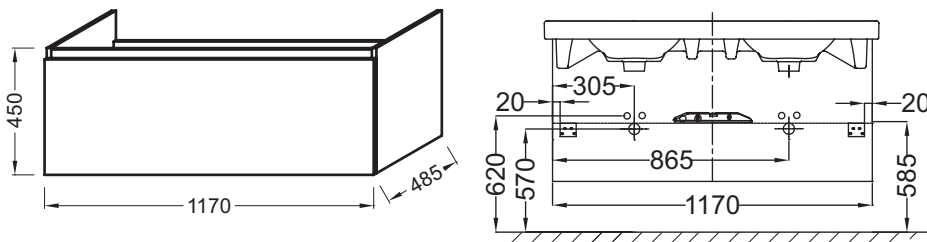

Collection: REACH

Finish*:

Main features:

Features

- Dimensions: 117 x 48.5 x 45
- Material: Solid color decor or wood decor
- 1 slow close drawer

- Weight: 39 kg
- Installation: Wall-hung
- Includes storage basket (L 28 x D 37 x H 17 cm) EB197 and divider (L 55 x D 32.5 x H 6.5 cm) EB122

Required products

- 18570W: 1-hole double basin vanity top 120 cm

Optional products

- EB1085: Mirror 120 cm, without lighting
- EB1224: LED spotlight 56 x 2.5 x 1.5 cm
- 98439D: Mirrored cabinet 120 cm
- 4040W: Mirrored tall side unit, 147 cm
- 4071K-R: Half side unit, right hinges, 96 cm
- 4071K-L: Half side unit, left hinges, 96 cm
- 99379K: Tall column

Technical drawing

Product Specification: Base unit 117 cm. 4024W. Collection: REACH. Dimensions: 117 x 48.5 x 45. Weight: 39 kg. Material: Solid color decor or wood decor. Installation: Wall-hung. 1 slow close drawer. Includes storage basket (L 28 x D 37 x H 17 cm) EB197 and divider (L 55 x D 32.5 x H 6.5 cm) EB122.