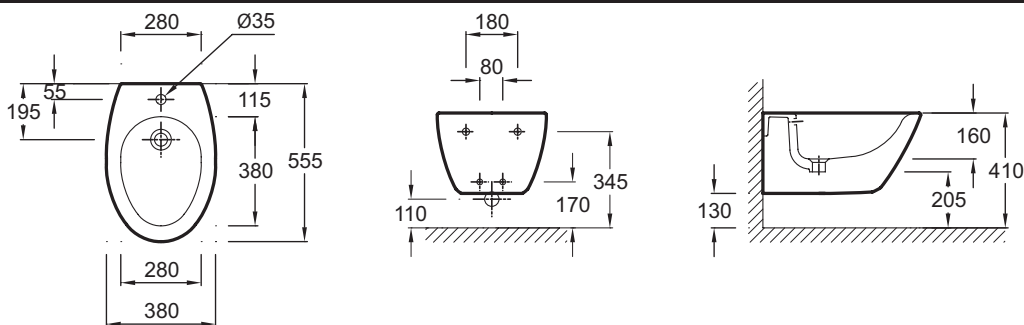

Collection: PRESQU'ÎLE

Finish*:

00 - White

Features

- Dimensions: 55 x 38
- Material: Ceramic
- Faucet drilling: 1 faucet hole
- Chromed overflow cap
- Weight: 16.5 kg
- Installation: Wall-hung
- Hole configuration: Fixing centre: 180 mm
- Soft classic lines

Optional products

- 14434D-4A: Single-lever bidet mixer
- 3992K: Wall-hung WC pan 55.5 x 38 cm

Technical drawing

Product Specification: Wall-hung bidet 55 x 38 cm. 3994K. Collection: PRESQU'ÎLE. Dimensions: 55 x 38. Weight: 16.5 kg. Material: Ceramic. Installation: Wall-hung. Faucet drilling: 1 faucet hole. Hole configuration: Fixing centre: 180 mm. Chromed overflow cap. Soft classic lines.