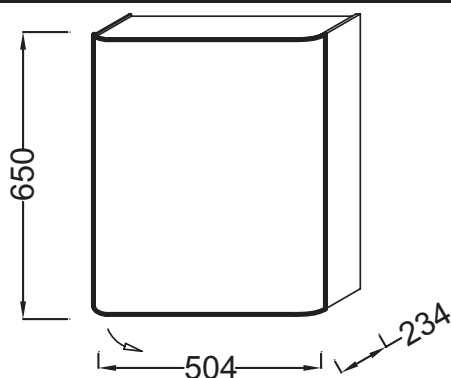

Features

- Dimensions: 50.5 x 23.5 x 65
- Material: Lacquer or wood decor
- 1 slow-close door, right hand
- 1 inside storage in the door
- Weight: 19.5 kg
- Installation: Wall-mount
- 2 glass shelves
- Wall distance min.:120 mm

Optional products

- Replay cabinets and vanity tops

Technical drawing

Product Specification: Small side cabinet, right hinges, 65 cm. 3956K-R. Collection: REPLAY. Dimensions: 50.5 x 23.5 x 65. Weight: 19.5 kg. Material: Lacquer or wood decor. Installation: Wall-mount. 1 slow-close door, right hand. 2 glass shelves. 1 inside storage in the door. Wall distance min.:120 mm.