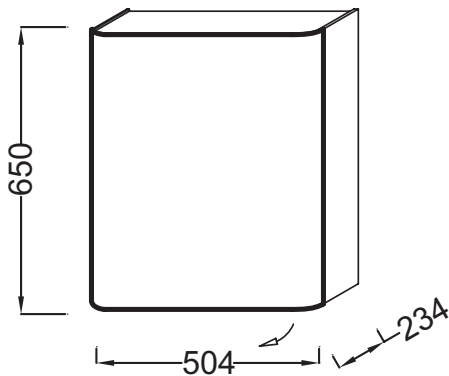

### Small side cabinet, left hinges, 65 cm 3956K-L

**Collection:** REPLAY

**Finish\*:**

270 - Ash Grey Effect

442 - Gloss Grey Anthracite Lacquer

F83 - Penny Melamine

G1C - Gloss White Lacquer

R3 - Gloss Raspberry Lacquer

### Features

- Dimensions: 50.5 x 23.5 x 65
- Material: Lacquer or wood decor
- 1 slow-close door, left hand
- 1 inside storage in the door
- Weight: 19.5 kg
- Installation: Wall-mount
- 2 glass shelves
- Wall distance min.:120mm

### Technical drawing

Product Specification: Small side cabinet, left hinges, 65 cm. 3956K-L. Collection: REPLAY. Dimensions: 50.5 x 23.5 x 65. Weight: 19.5 kg. Material: Lacquer or wood decor. Installation: Wall-mount. 1 slow-close door, left hand. 2 glass shelves. 1 inside storage in the door. Wall distance min.:120mm.